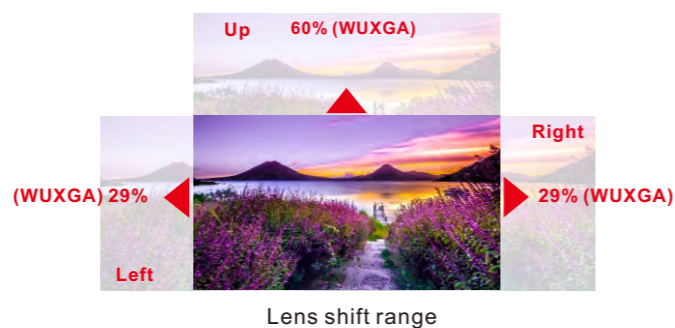

## Large Zoom Lens and Lens Shift

It adopts a 1.6x ratio large zoom lens, and approximate +/-25% horizontal and +50%~60% vertical lens shift, which is suitable for a variety of installation environments.