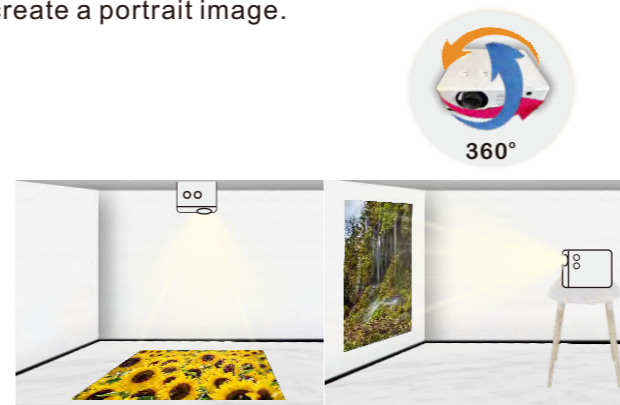

## Large Zoom Lens and Lens Shift

It adopts a 1.6x ratio large zoom lens, and approximate +/-25% horizontal and +50%~60% vertical lens shift, which is suitable for a variety of installation environments.

## 360 Degree Projection

Any tilt-free, roll-free and portrait can be installed at any angle universally. Under the freeform (360-degree) projection the projector can be set up to point up or down depending on the installation environments and can be installed on its side to create a portrait image.