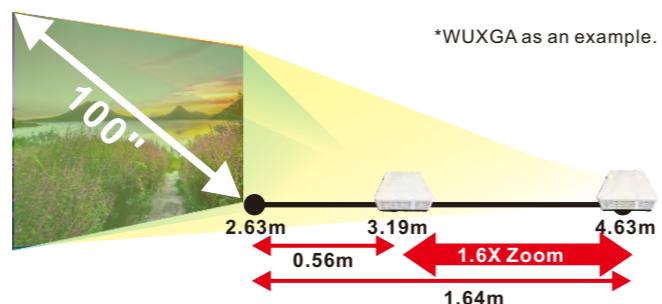

Large Zoom Lens and Lens Shift

It adopts a 1.6x ratio large zoom lens, and approximate +/-25% horizontal and +50%~60% vertical lens shift, which is suitable for a variety of installation environments.