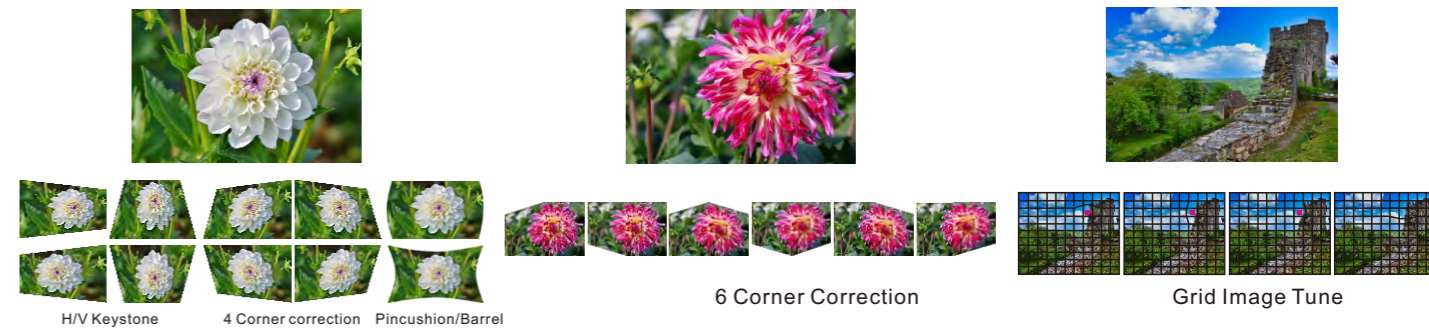

## 360 Degree Projection

Any tilt-free, roll-free and portrait can be installed at any angle universally. Under the freeform (360-degree) projection the projector can be set up to point up or down depending on the installation environments and can be installed on its side to create a portrait image.